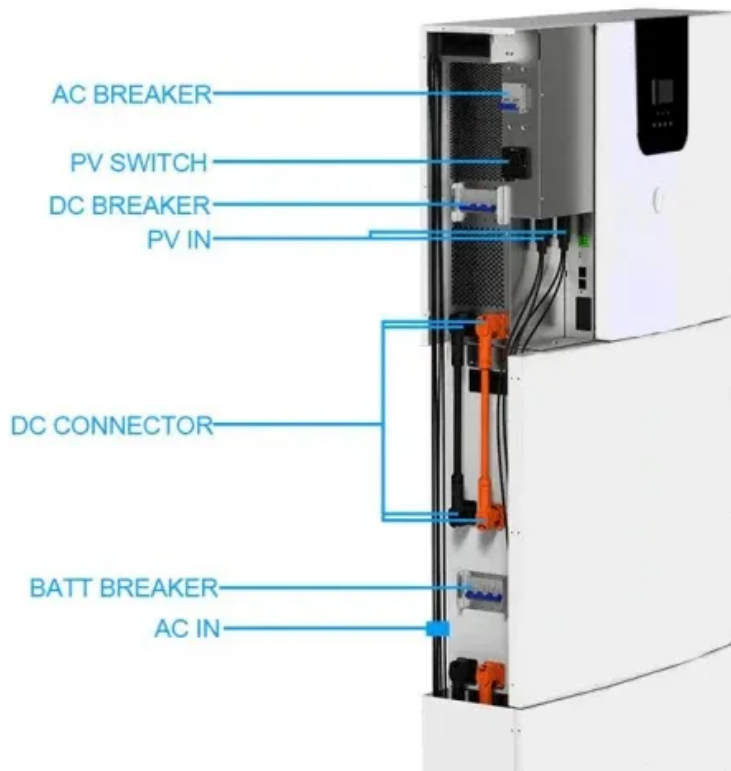

SolarTech Power Solutions

Backup Battery Energy Storage System