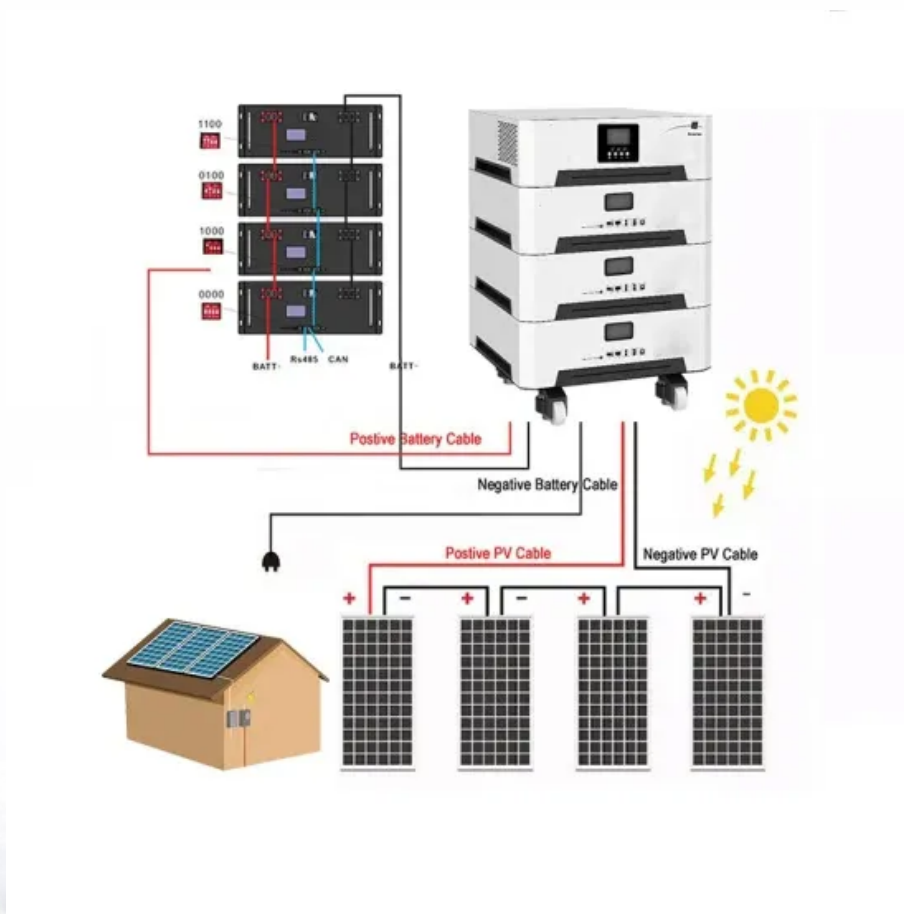

SolarTech Power Solutions

What are the base station communication equipment in South Africa

Overview

Base stations receive signals from M.A.M.I communicators, displays them on the built-in screen and/or sends to our control room software. Below is a list of modules that can be added to a base:.

Base stations receive signals from M.A.M.I communicators, displays them on the built-in screen and/or sends to our control room software. Below is a list of modules that can be added to a base:.

Base stations receive signals from M.A.M.I communicators, displays them on the built-in screen and/or sends to our control room software. Telephone : Using available land line telephone network. Super fast transmission, less than a 10th of a second! Base stations receive signals from M.A.M.I.

- Each unit is able to accommodate up to 4 receivers, each on their own frequency.
- May be used either as a base station or as a repeater to extend the range of transmitters on the network.
- One unit provides backup for a base station or repeater.
- Advanced features, yet reasonably priced.
-

The DIB-R5 base station family is a constituent of the TETRA mobile radio system ACCESSNET-T IP and ensures the powerful and reliable mobile radio

coverage across a specific area. Supporting both TETRA Release 2 and TETRA Enhanced Data Service (TEDS), the DIB-R5 base station is as an attractive.